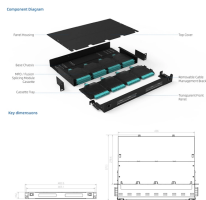

Cable tray length is selected based on the load to be supported, the distance between the supports (also referred to as the span), and handling and installation constraints.

To ensure that the complete ladder tray wiring system performs as designed, it is important that it is properly installed. Personal injury as well as property damage will result if proper installation and ...

Mastering cable tray installation is crucial for creating a safe, organised, and efficient cable management system. By following this step-by-step guide, you can ensure a seamless setup that ...

This document provides standard operating procedures for installing cable tray systems. It discusses receiving and unloading procedures, storage guidelines, common installation tools, and methods for ...