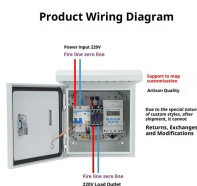

In this video, I'll show you how to install a weatherproof outdoor electrical box — safe, secure, and code-compliant.