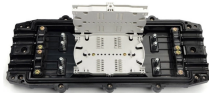

Our complimentary Electrical Installation Guide provides you with the guidance you need for designing, installing, inspecting, and maintaining electrical installations in accordance to IEC standards.