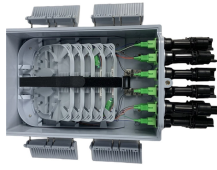

Download Installation Instructions. Buy surface Mount Floor Box, also called pedestal and tombstone electrical floor boxes by FBS. The surface mount outlet box is a configurable solution that provides ...