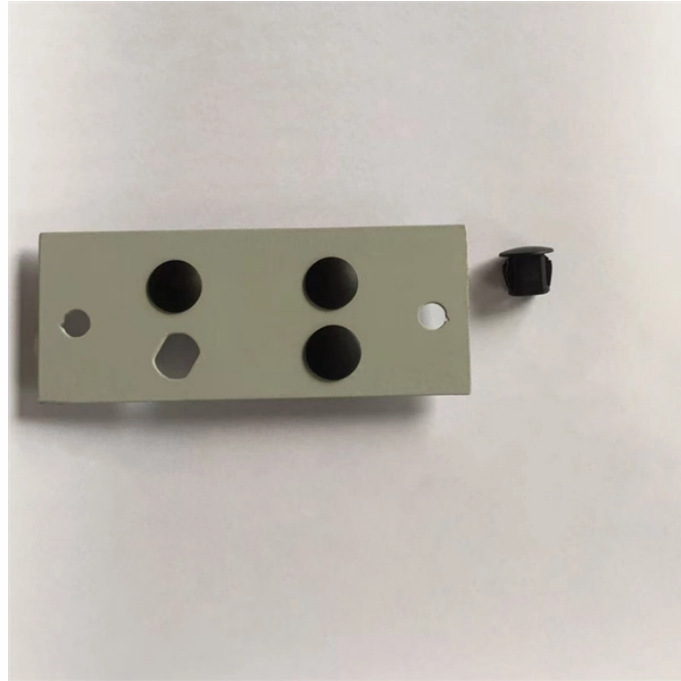

Installing the ONU Optical Network Unit QSFP28

Overview

The following steps should be taken: Step 1: Unpack the ONU and check for any visible damage or defects. Page 1 100G QSFP28 & SFP-DD Transceiver Module Installation Guide V1. 2410A Innovation · Expertise · Agility. Page 2 Preface Audience: This installation note provides instructions for installing FS Quad Small Form-factor Pluggable 28 (QSFP28) and Small Form-factor Pluggable Double Density. Use the information in this topic to install QSFP28 optical transceivers and fiber-optic cables. Juniper Networks transceivers are hot-removable and hot-insertable field-replaceable units (FRUs). You can remove and replace them without powering off your device or disrupting device functions. You may need to manually. The QSFP28 direct-attach cables are available to provide the following types of connections: Single-connection cables provide a 100 Gb bidirectional copper or optical connection between unpopulated QSFP28 ports. Fan-out (or breakout) cables provide multiple, bidirectional copper connections to a. In the realm of Fiber-to-the-Home (FTTH) and other FTTx architectures, the Optical Network Unit (ONU) is a critical piece of customer-premises equipment (CPE). Proper installation and configuration of ONUs is essential for ensuring reliable service and optimal

These cables are available in lengths from 1 meter to 20 meters and are terminated in connectors that are inserted directly into the QSFP28 or SFP28 cages in place of optical modules.

Remove the caps from the cage sockets on the FortiGate 6000F front panel. Hold the sides of the transceiver and slide it into the cage socket until it clicks into place. You must install QSFP28 or ...