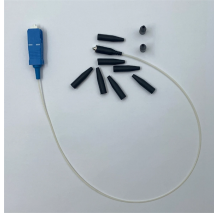

Installing the ONU Optical Network Unit QSFP28

All answers are hyperlinked. Q: Queen Elizabeth enjoyed a spot of tea with which adorable fictional character? A Paddington Bear B Winnie the Pooh C...