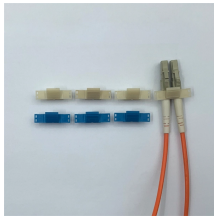

While these are the right answers and this quiz is still currently bugged, you don't lose points for wrong answers on this quiz.