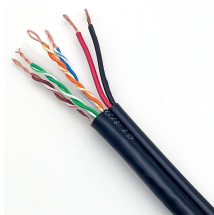

Installing the ONU Optical Network Unit QSFP28

Overview

The following steps should be taken: Step 1: Unpack the ONU and check for any visible damage or defects. Page 1 100G QSFP28 & SFP-DD Transceiver Module Installation Guide V1. 2410A Innovation · Expertise · Agility. Page 2 Preface Audience: This installation note provides instructions for installing FS Quad Small Form-factor Pluggable 28 (QSFP28) and Small Form-factor Pluggable Double Density. Use the information in this topic to install QSFP28 optical transceivers and fiber-optic cables. Juniper Networks transceivers are hot-removable and hot-insertable field-replaceable units (FRUs). You can remove and replace them without powering off your device or disrupting device functions. You may need to manually. The QSFP28 direct-attach cables are available to provide the following types of connections: Single-connection cables provide a 100 Gb bidirectional copper or optical connection between unpopulated QSFP28 ports. Fan-out (or breakout) cables provide multiple, bidirectional copper connections to a. In the realm of Fiber-to-the-Home (FTTH) and other FTTx architectures, the Optical Network Unit (ONU) is a critical piece of customer-premises equipment (CPE). Proper installation and configuration of ONUs is essential for ensuring reliable service and optimal

These cables are available in lengths from 1 meter to 20 meters and are terminated in connectors that are inserted directly into the QSFP28 or SFP28 cages in place of optical modules.

Remove the caps from the cage sockets on the FortiGate 6000F front panel. Hold the sides of the transceiver and slide it into the cage socket until it clicks into place. You must install QSFP28 or ...