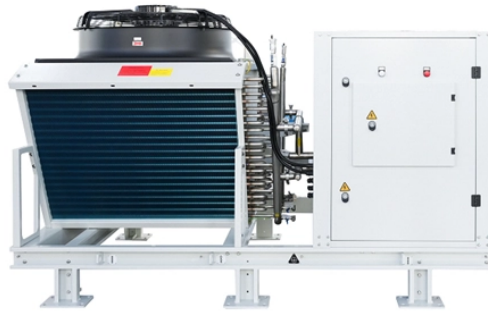

Integrated Cabinet Design for Communication Base Stations