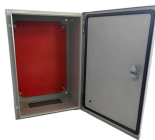

The nVent CADDY Wire Basket Tray System is an industry leading continuous pathway support solution for today's high-performance cabling systems. Highly engineered features help ensure a secure ...