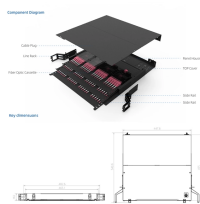

Cable tray systems are the perfect solution for running large quantities of power or data cables overhead or under-floor. Also known as baskets, trunking, or cable ladders, these systems are designed to ...