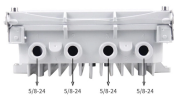

Minleon-Rainmin's Network Distribution Boxes boxes are the bridges from your ArtNet, sACN or NEC controllers to our intelligent light strings. This 4-port version comes with on-board power and a ...