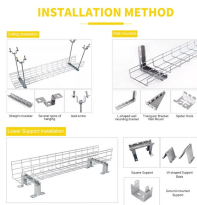

Welcome to the Bunnings Workshop community @diy-chris. It's terrific to have you join us, and many thanks for your question about replacing a toilet seal. I believe the cream-coloured collar pictured ...