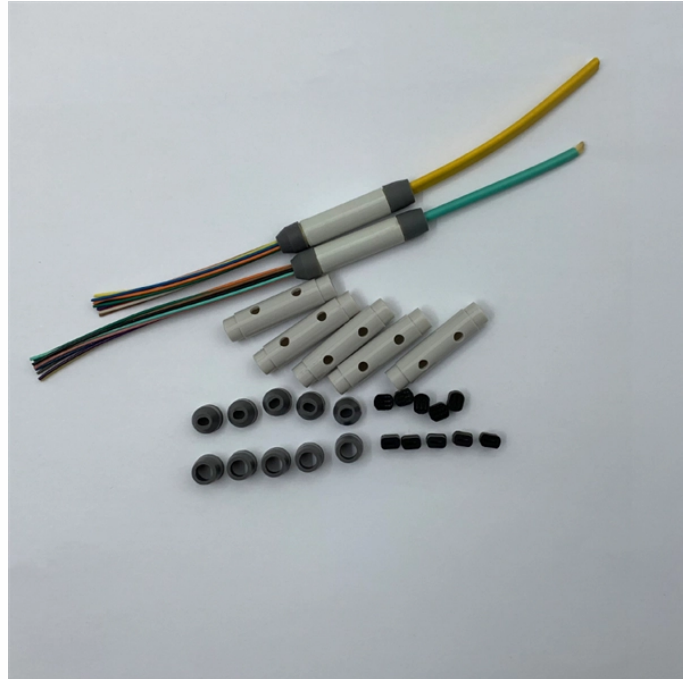

Integrated Power Supply Cabinet for Emergency Communication Desktop Type

Integrated Power Supply Cabinet for Emergency Communication De

McCain offers a wide range of industry and agency standard cabinets. With over 300 available, we are sure to have a cabinet that meets your specifications.

Battery backup solutions for ERRCS are typically integrated enclosures containing the power supply, charger, battery bank, and monitoring ...

They feature power supply, distribution, and protection equipment as well as radio systems and passive or active cooling. Contact us today to learn about all the options and to find a solution that is right for ...

Ideal for 911 dispatch centers, emergency operations, and any environment where operator focus is essential, this adjustable-height console integrates power, cable routing, and rugged construction ...

The desktop power supplies, popularly called the “wedge” due to its distinctive, ergonomically friendly shape, offer a convenient way to convert 12Vdc mobile radio transceivers for use as desktop base ...