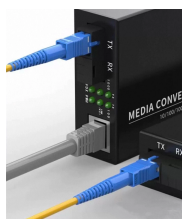

integrated meaning, definition, what is integrated: an integrated system, institution etc co...: Learn more.