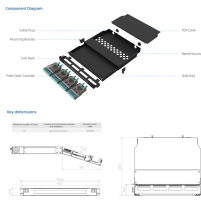

Intelligent Control Distribution Box

Intelligent Control Distribution Box

intelligent definition: having high mental capacity or quick understanding. Check meanings, examples, usage tips, pronunciation, domains, and related words. Discover expressions like "intelligent ...

The PLC intelligent power distribution box is equipped with PLC as the interlligent control unit along with monitoring sensors to reslize the external environment monitoring and real- time control of abnormal ...

The distribution box panel integrates the original circuit control parts according to certain standards, with a small size, easy installation, no site constraints, and convenient inspection and control.