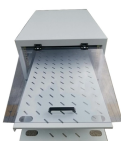

There are two types of electrical power distribution box, including remote terminal Unit-RTU and recloser controller.