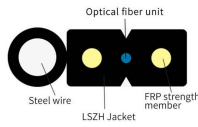

Cisco's first integrated offering, the Smart Switch with Cisco Hypershield, introduces a new approach to securing AI data centers by fusing ...

Contact Us

For more information, pricing, or custom data center solutions, please contact us:

Website: <https://yoahorroenergia.es>

Email: hello@yoahorroenergia.es

Phone: +233 54 318 7269

Address: Plot 28, Spintex Road, Accra, Greater Accra, Ghana

This document is for informational purposes only. Specifications subject to change without notice.