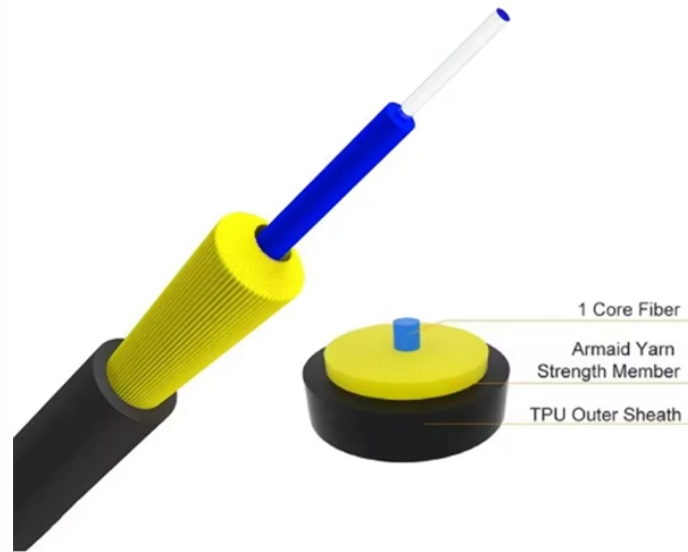

Intelligent Integrated Network Rack Design

Intelligent Integrated Network Rack Design

Our intelligent rack engine understands the physical constraints and capabilities of your equipment, enabling automatic validation and optimization of your rack configurations. Import from our ...