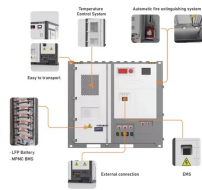

We provide full scale rack integration services using either our Hardware Platforms Solutions or third-party components, with the capacity to integrate thousands of racks annually.

Intel RSD is an open industry blueprint for the transition to a software-defined, composable, disaggregated infrastructure (CDI). The goal of Intel RSD is to enable more flexibility, manageability, ...