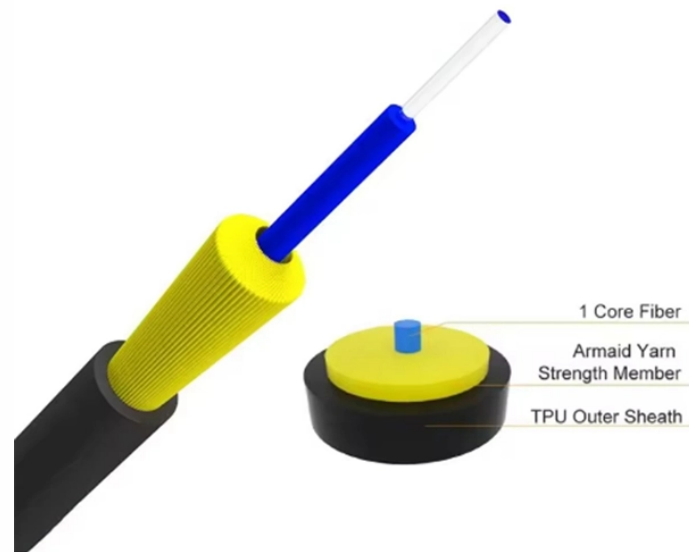

Intelligent Integrated Wiring Boxes and Cabinets for Safe Cities

Overview

Smart electrical enclosures combine protection, sensors, and connectivity to improve safety, reliability, and efficiency across modern industrial and infrastructure systems. E-abel, a global manufacturer of electrical enclosures and customized control panel boxes, designs cabinets. LA-SBV20-AC/DC Smart Box is a cabinet communication device designed for smart city and intelligent transportation systems, enabling efficient video surveillance, PoE power supply, data transmission, and IoT network management across infrastructure environments. The control room is considered one of the most critical areas in any facility, impacting daily decision-making and overall. Over here at Suzhou Huapujie Electrical Technology Co. These Smart City Junction Boxes are equipped with 1KVA Online UPS with 42AH/65AH/26Ah (1.

Intelligent Integrated Wiring Boxes and Cabinets for Safe Cities

Rackom Enclosure System Offers Integrated Smart Cabinets For Smart City Projects, Safe City Projects, City Wifi, CCTV-Surveillance Projects and Defense Sectors Smart Fencing and Laser ...

Looking to upgrade with intelligent electrical protection? Choose Eabel's smart enclosures for real-time monitoring, improved efficiency, and enhanced safety across your critical ...

LA-SBV20-AC/DC Smart Box is a cabinet communication device designed for smart city and intelligent transportation systems, enabling efficient video surveillance, PoE power supply, data transmission, ...