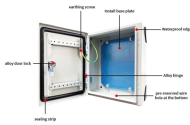

Explore how smart technology in healthcare is powering smart hospitals with better patient outcomes, efficiency, and real-time insights.