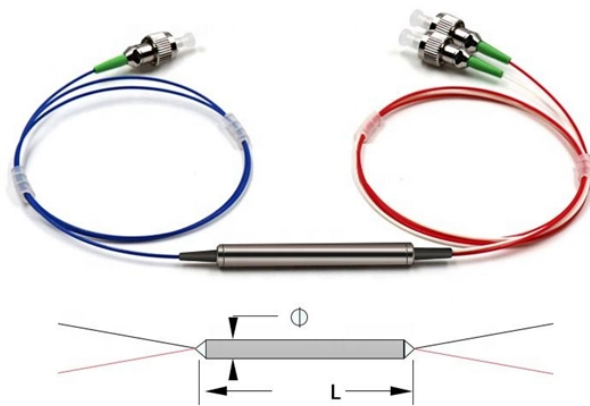

Intelligent Precision Power Distribution Cabinet for Dutch Data Center