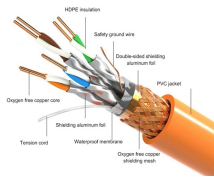

PRODUCT DETAILS

The product has the characteristics of modularity, high reliability, and multiple outgoing line circuits. It can meet the needs of different scenarios and power fields such as data centers and ...