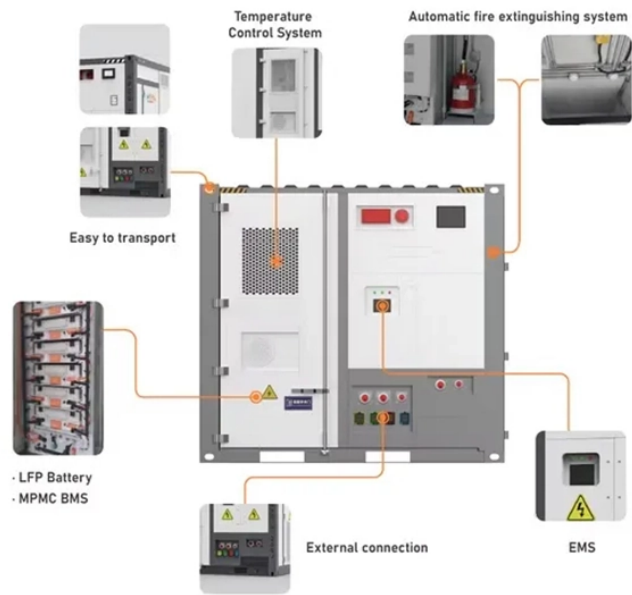

Intelligent power distribution cabinet AI

Intelligent power distribution cabinet AI

Rack power monitoring with intelligent PDUs including the Raritan PX4 and Server Technology PRO4X enables granular visibility at the outlet or device level, with advanced power quality metrics that help ...

Based on the current status of the development of power distribution cabinet, as well as the current intelligent power network technology and intelligent equipm

This configuration fits within standard 42U and 45U racks, providing reliable power distribution with intelligent monitoring and redundancy, as well as comprehensive environmental monitoring.

You can transform your telecom cabinets with AI-driven Smart Power Distribution Units. These strategies give you real-time monitoring, early fault ...

Switched rPDUs are at the heart of intelligent power management, offering unparalleled benefits for AI and HPC applications. They deliver essential capabilities that enhance the performance and ...

Explore how precision power distribution cabinets with intelligent monitoring transform data center power management—from rack-level control to power quality analysis and zero ground ...

With options designed for high-density environments, our PDUs are built to support the increasing power demands of cutting-edge technologies, including AI, machine learning, and big data analytics.