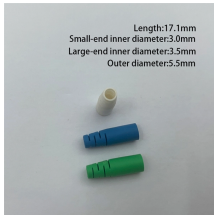

With options designed for high-density environments, our PDUs are built to support the increasing power demands of cutting-edge technologies, including AI, machine learning, and big data analytics.

You can transform your telecom cabinets with AI-driven Smart Power Distribution Units. These strategies give you real-time monitoring, early fault detection, and intelligent load balancing, ...

In this video, Legrand's Prabhakar Muthuswamy and Jess Lulka from Data Center Knowledge discuss how the latest advancements in track busways, intelligent power distribution units (PDUs), and AI ...