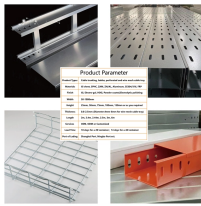

Our custom-built control cabinets are specifically designed for ATEX Zone 2, ensuring compliance with all regulatory safety standards. With our expertise in explosion protection, we ...

In order to improve the primary and secondary compatibility, the degree of data fusion, and the degree of information fusion between the “stations” and “stations” of the intelligent distribution room, this ...

By leveraging intelligent features such as remote monitoring, metering, switching, and environmental sensing, an Intelligent PDU enables data center administrators to optimize energy usage, minimize ...