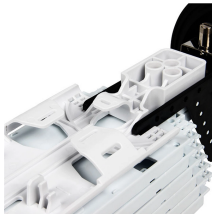

Intermediate type optical cable splice box

Intermediate type optical cable splice box

1-16 of over 1,000 results for "fiber optic splice box" Results Check each product page for other buying options.

The ADSS/OPGW Metal Junction Box, also known as a splicing box or Metal Joint Junction Box, is designed to house fiber core splices for outdoor intermediate optical cables. It connects trunk cables ...

It's simple two-piece design with a snap-on cover allows quick and easy mounting on practically any flat surface (wall, backboard, furniture) or on a standard wall electrical outlet box/bracket (both American ...

The Internal/External Distribution Box is designed for the splicing of optical cables in either internal or external applications. There are three units available - 48 fibre, 96 fibre and 144 fibre all of which are ...

Splice boxes ensure continuously reliable real-time data transmission. With their compact and uniform design, the splice boxes for both the DIN rail and 19" mounting provide ample interior space for the ...