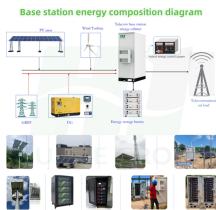

Sitting at the top of the hierarchical model, core switches interconnect distribution layer switches and provide high-speed data transfer across network segments. Unlike access or distribution switches, a ...