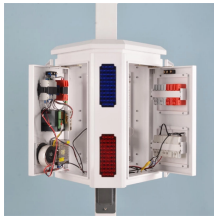

Invent Distribution Box

Invent Distribution Box

PowerBox factory offers a vast range of PDUs, distro boxes, racks, panels, adapters, cable extensions and splitters to safely manage power distribution, all designed and built to be fully compliant with the ...

Reliable nVent electrical enclosures, cabinets, electronic packaging, low-voltage power distribution and grounding, and other data center and networking solutions.

Distribution box is used to house PDUs which safely distribute electricity from power source to devices in a circuit.

nVent ERIFLEX power blocks and distribution blocks feature Advanced Technology with low-smoke, halogen-free, and flame-retardant material (LSHFRR).

Understand distribution boxes (DB boxes) in 5 minutes. Learn about types, components, functions, and uses. Find the perfect DB box for your needs.