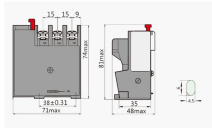

It houses the termination of the fiber optic cable line coming into the premisses (apartment house, office building etc). The box is ideal for FTTH, FTTO, and FTTD systems.