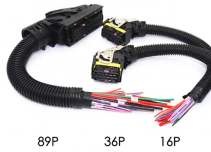

Recloseable storage rings are used for optical fiber and copper cabling service loops. The large 24 in. ring is designed for outside plant fiber and copper cabling in the entrance facility.

Contact Us

For more information, pricing, or custom data center solutions, please contact us:

Website: <https://yoahorroenergia.es>

Email: hello@yoahorroenergia.es

Phone: +233 54 318 7269

Address: Plot 28, Spintex Road, Accra, Greater Accra, Ghana

This document is for informational purposes only. Specifications subject to change without notice.