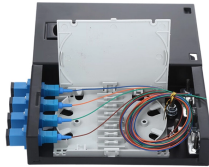

The cable trays feature slot patterns allowing for optimal and efficient positioning of equipment and easy access for cable ties and other fixings such as tubing clamps.

Tables list standard sizes and specifications for straight and bent cable trays, including width, height, thickness, materials, and finishes. Drawings show different bent cable tray types like 90 degree and ...

Cable tray installed in a hazardous location must contain only those cables that are appropriate for this type of environment as defined in Chapter 5 of the NEC.

When fitting cable trays and their accessories, the products are cut on site to create changes of direction, adjust sections, etc. Damage can also occur during handling; as a result, both the ...

RES 85.600 Elbow 90° for cable tray, 85x602 mm, with unperforated side beams, steel, pre-galvanised according to DIN EN 10346, incl. accessories Add to Cart €0.00 Excl. 0% VAT EAN 4013339238903 ...

Depth (D): 1.2mm, 1.5mm, 2.0mm. Material: Mild steel sheet / PO steel sheet. Constructed Type: MIG welding. er coating / Hot Horizontal Elbow.

The nVent CADDY Wire Basket Tray PreForm Elbow 90° is a precision-engineered solution designed to streamline cable tray installations when a directional change is needed.

Creating a 90-degree elbow in an electrical cable tray, often called a "fabricated" or "mitered" bend, involves cutting, bending, and fastening a straight section of tray. The most common...