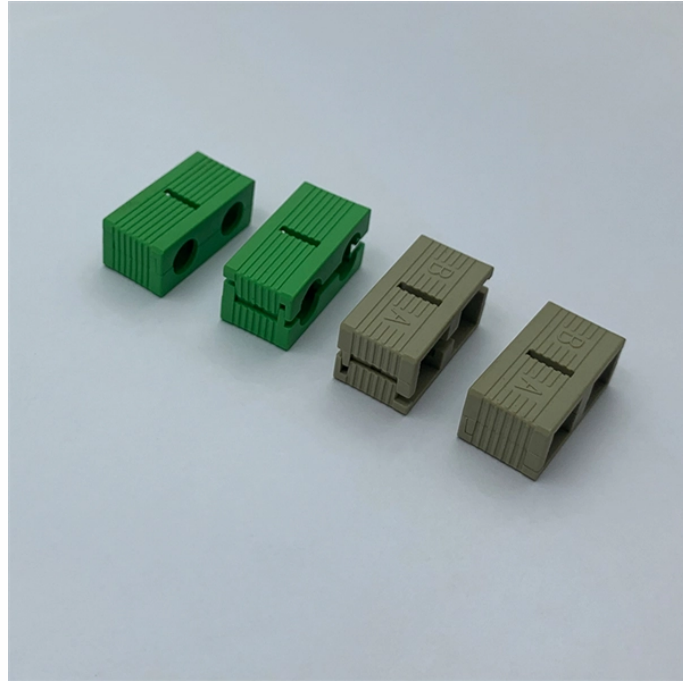

## Is fiber optic cable also called a patch cord

### Overview

Patch cords are classified by transmission medium, connector construction, and construction of the connector's inserted core cover. Single-mode fiber is generally yellow, with a blue connector, and a longer transmission distance. Multi-mode fiber is generally orange or grey, with a cream or black connector, and a shorter transmission distance.

This guide will help you quickly understand the main types of fiber patch cords and how to choose the right solution for your project - and how ZION can support you with stable quality, ...

Fiber is a type of carbohydrate that the body can't digest. Though most carbohydrates are broken down into sugar molecules called glucose, fiber cannot be broken down into sugar molecules, and instead ...

A fiber-optic patch cord is a fiber-optic cable capped at each end with connectors that allow it to be rapidly and conveniently connected to telecommunication equipment.

A Fiber patch cord, also named as a fiber patch cable or fiber jumper, is a fiber optic cable that is terminated with different types of fiber connectors. These fiber connectors allow the fiber ...