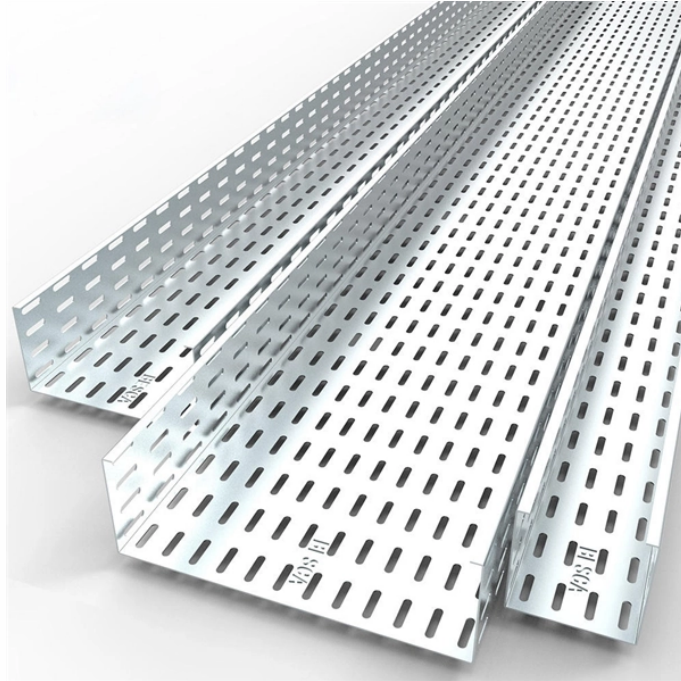

Is the fiber optic cable box an FTTB

Overview

FTTB is a fiber-optic setup that offers bandwidth and delivery speed improvement by minimizing copper wire use and maximizing fiber cable use. In an FTTB system, a fiber cable runs the entire way to the building where it connects with a distribution point. Along the way, we'll also contrast FTTB with FTTH and. FTTX stands for "Fiber to the X". The X represents various types of infrastructure for high-speed internet (broadband). It's often called Fiber in the loop. As opposed to directly interfacing fiber with each living or work unit (known as Fiber to the Home or. By extending fiber closer to the user, FTTx delivers greater bandwidth, better performance, and higher scalability for homes, campuses, and enterprises. Understanding these differences is crucial for service providers, developers, and network engineers planning next-generation access networks.

Is the fiber optic cable box an FTTB

FTTB stands for Fiber to the Building, and it refers to a type of internet connection that brings fiber optic cables directly to a building, such as an apartment complex or office building.

FTTB is a fiber-optic setup that offers bandwidth and delivery speed improvement by minimizing copper wire use and maximizing fiber cable use. In an FTTB system, a fiber cable runs the entire way to the ...

In general, FTTH has a true fiber optic connection till the end (home of the user). In contrast, FTTB has a fiber connection only to the basement or utility room of the building.

What Is a Fiber Optic Termination Box? A fiber optic termination box is an enclosure designed to terminate incoming optical fiber cables and distribute optical signals to drop cables or patch cords. It ...