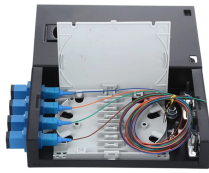

## Overview

With capacity for 6 adapters and splices, it supports flexible network expansion in residential, commercial, and enterprise environments. 6-Port Capacity: For compact fiber distribution needs. ABS Housing: Lightweight, UV-resistant, and corrosion-proof, suitable for indoor and light. Pricing (USD) Filter the results in the table by unit price based on your quantity. Distribution Box Enclosures & Racks are available at Mouser Electronics. 6 Cores Fiber Distribution Box FDB-106B IP-55 SC Connector PLC Splitter Fiber Distribution box (FDB), known as optical Distribution box (ODB) as well, is a compact fiber management product of small size. All of our series of wall mount distribution panels, including the standard series, can come with your specified logo for applications such as OEM.

## Israel CIF Price Wall-Mounted Distribution Box 6 Cores

The HTB8004 6-Port Fiber Optic Distribution Box is a reliable and space-saving solution for fiber termination and distribution in FTTH and telecom networks. Designed with a strong ABS ...

Premium Line 48 ports wall mount fiber optic box is used for the direct termination of fibers. The rear section accommodates cable entry and protects against taking out the cables. Box includes two ...