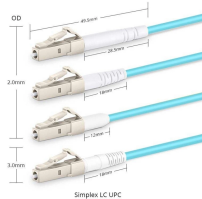

Fully RoHS compliant, no solder, no lead. Interoperable with standard EIA 19" rack, 24 ports - 1U high density allows you a more cost-saving management. Installation-friendly, just unload the module ...

Compatible with 22-24 AWG solid or stranded wires. Cable termination using 110 ...

IU Cable Minder Holder Description Size: 485mm(W) IU Cable Minder Holder U Platform: IU IU Uplong Panel Description Size: 485mm(W) x 44.45mm(H) x 10mm(D) IJJJ Ion Panel U Platform: IU ACC005 ...

24 port cable tray to meet multiple engineering wiring requirements. Not only is it messy and annoying, but there are also safety hazards. Made of cold-rolled steel plate, the product is stronger and more ...