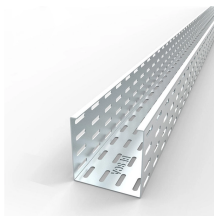

Iu Cable Management Stand 24 Ports

Iu Cable Management Stand 24 Ports

To prove you're not a bot, solve this simple math problem. The machine translated document is now available for download.

Available in 24-port 1U and 48-port 1U or 2U configurations, these panels maximize rack space while delivering high-density connectivity for structured cabling systems. Built with PCB technology, the ...

Fully RoHS compliant, no solder, no lead. Interoperable with standard EIA 19" ...

This 24-port universal 568A/B Category 6 rack mount patch panel is designed to take up a single rack space (1U), making it a compact and efficient solution for your network needs. The patch panel ...

Compatible with 22-24 AWG solid or stranded wires. Cable termination using 110 ...

IU Cable Minder Holder Description Size: 485mm(W) IU Cable Minder Holder U Platform: IU IU Uplong Panel Description Size: 485mm(W) x 44.45mm(H) x 10mm(D) IJJJ Ion Panel U Platform: IU ACC005 ...

24 port cable tray to meet multiple engineering wiring requirements. Not only is it messy and annoying, but there are also safety hazards. Made of cold-rolled steel plate, the product is stronger and more ...