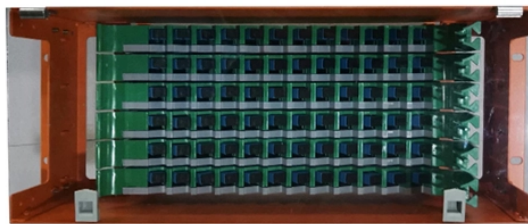

Iu Cable Management Stand 24 Ports

Iu Cable Management Stand 24 Ports

To prove you're not a bot, solve this simple math problem. The machine translated document is now available for download.

Available in 24-port 1U and 48-port 1U or 2U configurations, these panels maximize rack space while delivering high-density connectivity for structured cabling systems. Built with PCB technology, the ...

Fully RoHS compliant, no solder, no lead. Interoperable with standard EIA 19" ...

This 24-port universal 568A/B Category 6 rack mount patch panel is designed to take up a single rack space (1U), making it a compact and efficient solution for your network needs. The patch panel ...

The IU-PP-24-6-U-M Cat6 Patch Panel is a high-quality, reliable solution for organizing and managing network cables in various environments. This 24-port rack-mountable patch panel is designed for ...

24-port Cat6 patch panel for high density and easy patching solutions in data centres. The Cat6 Ethernet patch panel is designed for use in 19" racks and ideal for 10/100/1000Base-T and 10GBase-T ...

The IU-PP-24-6-U Cat6 Patch Panel is a 24-port rack-mountable solution ...