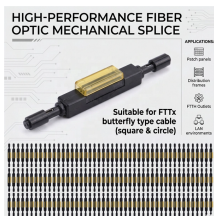

There are a large number of cable tray fittings that are made compatible with each type of tray. These fittings help in maintaining support of the cable tray system. Shop Graybar's collection of cable tray ...