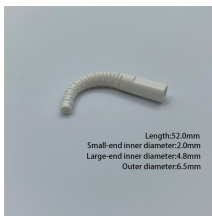

Whether you're building a commercial setup or upgrading an industrial plant, proper cable tray installation ensures neat wiring, safe access, and easy maintenance. But before you lay the first ...