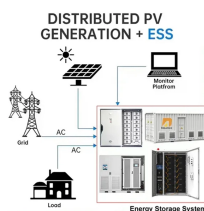

Find great deals on tickets and earn Royal Jordanian frequent flyer points on top of our rewards. Check on Royal Jordanian flight status and make your reservations with Expedia.