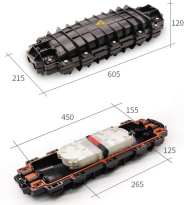

Original JORMU FRC4-110/FTC4-120 Reflective Fiber Optic Sensor with a Diameter of 1.5mm