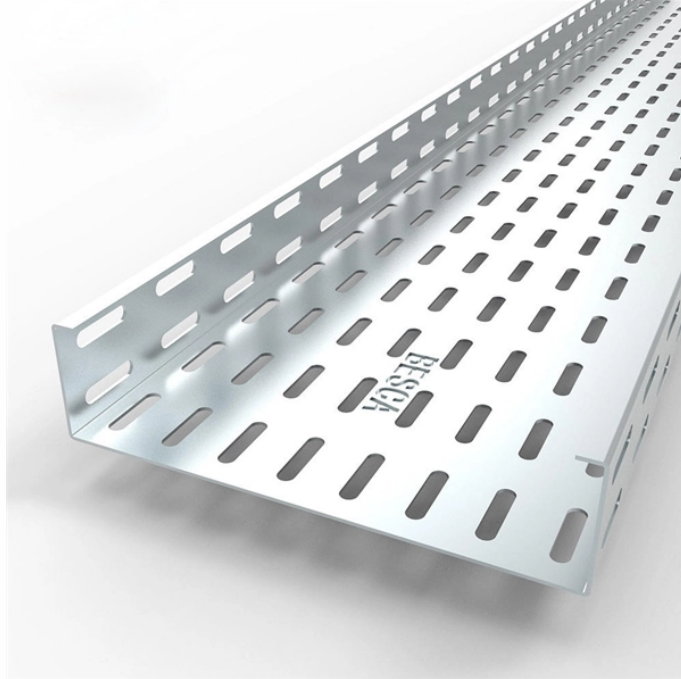

Junction Box Disc Ring

Junction Box Disc Ring

Includes crimped bushings and mounting screws for secure installation. Can be infinitely stacked and is compatible with CV25 extension rings for square junction boxes. Features durable construction in ...

Ideal for electricians or DIYers who need a durable, weatherproof metal junction box for 3-gang installations. Ideal for expanding ...

Ideal for covering electrical boxes, this zinc-plated steel mud ring adds 1/2 in. height for flush installations. Great for covering two devices. Durable steel construction simplifies electrical ...

Up to 6% cash back. Ideal for covering electrical boxes, this zinc-plated steel mud ring adds 1/2 in. height for flush installations. Great for covering ...

Ideal for electricians or DIYers who need a durable, weatherproof metal junction box for 3-gang installations. Ideal for expanding existing weatherproof boxes, this extension ring ensures secure ...

Hammond's CSEXT series of junction box extender rings provides extra depth to Type 1 screw cover boxes in our CS, CSG, CSKO, and CSKOG series. Keyhole-shaped mounting holes and provided ...

The 45 Series Junction Box Assemblies comes with or without a 7-pole terminal disc and hardware. Boxes must be drilled and tapped unless otherwise stated. The housing is made from high-strength ...