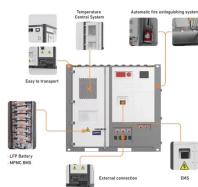

With 64 ports of 1.6Tbps Ethernet in a fixed 2U switch, the QFX5250 drives next generation AI networking performance. It is optimized for scalability, density, and sustainability to meet both the ...

Whether you are looking for switches for enterprise network access, aggregation switches for high-density deployments or flexible core switches for critical needs, the EX series has you covered.