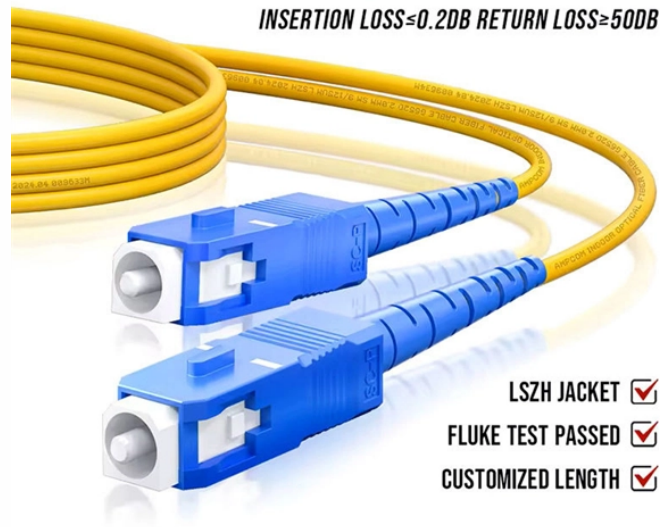

KTV Floor Distribution Electrical Box

KTV Floor Distribution Electrical Box

Shop Our Inventory Of Floor Boxes And Accessories Online. Graybar Is Your Trusted Distributor For Electrical Boxes.

Electrical floor boxes support electrical outlets in the floor of large rooms or open areas. They reduce the need for extension cords and prevent tripping hazards. They are used in construction, remodeling, ...

Recessed Power and Data Round Floor Box, Flush Mounted Electric Floor Box with Low-Voltage Keystone, Floor Cable Concealer w/20 Amp 125V Receptacle, Home Safety Upgrade, Easy to Use ...

Combine capacity, durable and flexibility—with easy installation. Explore all of our floor boxes to help bring power, communications and A/V connections to open spaces.

Order electrical floor boxes online today with fast shipping and easy returns.

US Product The zero leakage raised floor electrical box provides both a power and a telecommunications compartment for Raised Floors with a minimum height of 5 inches. The power ...