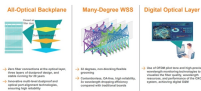

The CL5708 Slideaway - LCD KVM Switch series is a control unit that allows access to multiple computers from a single PS/2 or USB KVM (keyboard, video, and mouse) console. A single CL5708 ...

Our rackmount KVM switches provide convenient, rack-mounted control options for single servers or switched options to control the entire server room, including rackmount KVM consoles with LCD ...

It combines an 16-port KVM switch, keyboard, touch pad, numeric keypad and ...

Used with MergePoint Unity and AutoView appliances. Add the products you would like to compare, and quickly determine which is best for your needs.