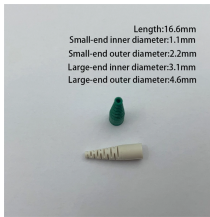

KVM Switching Technology Chip

KVM Switching Technology Chip

DSC technology allows the transmission of 7680x4320@60Hz 4:4:4 and 3840x2160@144Hz resolutions ADI Chip Solution for Stable and Efficient Performance: Unlike most market solutions that rely solely ...