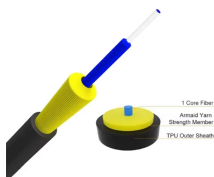

Space Needle History and Facts The Space Needle is an iconic structure located in Seattle, Washington, USA, and it stands as a symbol of both the city and American innovation. Explore ...

FOLS-201 optical light source is a fiber optic tester with exquisite appearance and ergonomic design. It provides 1310nm and 1550nm dual-wavelength laser output for singlemode fiber measurements, ...

The Space Needle is a 605-foot observation tower that defines the skyline of Seattle and serves as a symbol of the city.

Our fiber optic test equipment department was founded in the early 2000s, we develop and manufacture the fiber optic power meters, fiber optic light sources, fiber optic identifier, fiber optic fault locator and ...

The Space Needle is located in Seattle, Washington, the traditional territory of the Coastal Salish and Duwamish people.

Tier-1 certification kit with power meter and light source, compatible with multiple duplex and multi-fiber connectors up to 24 fibers. Measures loss, length, and polarity in just 1 second, as per certification ...