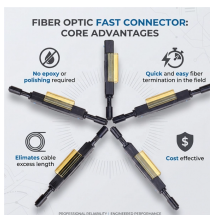

FOLS-201 optical light source is a fiber optic tester with exquisite appearance and ergonomic design. It provides 1310nm and 1550nm dual-wavelength laser output for singlemode fiber measurements, ...