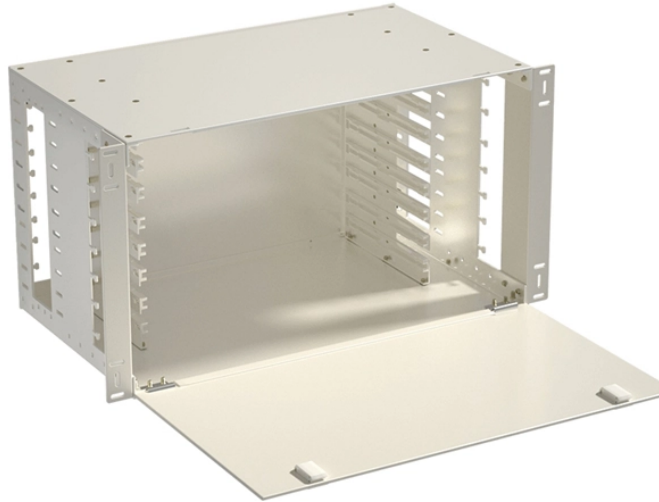

## Kenya Outdoor Wiring Box 24 Cores

Routers, switches, Wi-Fi 6, fiber, CCTV & alarms, access control, IP phones & PBX, UPS & batteries, and more.

Efficiently connect fiber optic cables with our 24core terminal box featuring SC/UPC adapters, pigtail, and heat shrink tubes. Perfect for indoor & outdoor use.

Efficiently connect fiber optic cables with our 24core terminal box ...

Get the Lockable Waterproof Electric Meter Box 24x24 - Metallic, IP66, Outdoor Use online at Jumia Kenya and other Generic Electrical Boxes on Jumia at the best price in Kenya Enjoy Free ...

Buy Fiber Indoor/Outdoor FO Access Terminal Box Plastic 24core with Adapters in Nairobi from shop and delaeers.

The PEBA® IP68 Waterproof Junction Box is a robust outdoor wire connector designed for cables Ø4-12mm, featuring flame-retardant PC+PA66 nylon housing and silicone seals.

With a 2-in-5-out cable design, this box allows easy trunk cable entry and multiple drop cable exits, supporting efficient fiber branching and subscriber distribution. Built for durability, the enclosure is ...