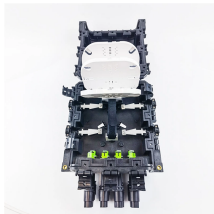

The flexible coupler provides easy installation without measuring and cutting cable tray side rails. Once installed, the coupler allows for electrical continuity, therefore eliminating the requirement for a ...