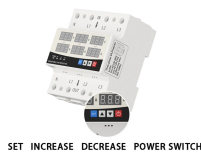

For general inquiries please call the KONE Customer Care Center at 877-276-8691. For non-urgent service inquiries you may fill out the form below, or email the KONE Service Center at ...

DATA ADJUSTABLE, EASY TO USE