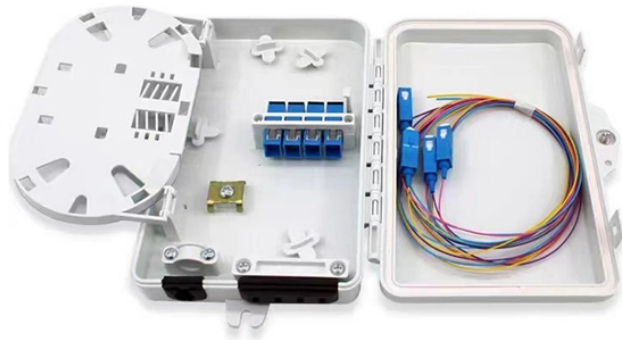

Kone s distribution boxes

Kone s distribution boxes

Distribution boxes Könnert & Söhne® Distribution Boards provide reliable connection for up to 7 groups of devices with a maximum current of 32A. Suitable for indoor and outdoor use. High-quality ...

Material group B62 - Electrical distribution devices (Sockets, distribution boxes and accessories)

KONE has partnered with the following cooperative purchasing organization and federal and local government contracting agency to provide our products in a way that makes them away and cost ...

Material group B62 - Electrical distribution devices (Sockets, distribution boxes and accessories)

Discover high-speed roller doors and rapid roll doors from KONE distributors. Improve efficiency & safety with our high-speed industrial door systems.