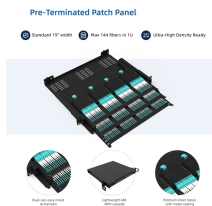

Kuwait Integrated Container Rack 47U

Kuwait Integrated Container Rack 47U

MODEL NUMBER: SR47UBWIDEXP Highlights | 47U SmartRack WIDE expansion enclosure with doors (no side panels)

Comes without side panels for easy baying with multiple rack cabinets in a row 47U rack constructed from powder-coated steel that stands up to tough environments

47U 19" DataCenter Rack cabinet measuring 800 x 1200 x 2212 mm created and designed to house very specific servers and data storage of the highest priority and offer security in CPD or IDC rooms.

Space saving design for narrow aisles. The CR1067 server rack is specifically designed to give a universal mounting platform for all standard-sized 19" rack mountable device. The CR1067 server ...

47U server cabinet consists of frames and covers (doors), and generally it has a rectangular parallelepiped shape and works on the floor. It provides a suitable environment and safety protection ...

47U 19" DataCenter Rack cabinet measuring 800 x 1200 x 2212 mm created and ...

Toten 47U 800x1200mm Floor Stand Cabinet Front Glass Door Border and Rear Door Perforated 4 Heavy Duty Castors & Feet, 20 Screws & nuts Static Load Rating 990KG (With Adjustable Feet) IP ...

High-efficiency Mobile Solar PV Container with foldable solar panels, advanced lithium battery storage (100-500kWh) and smart energy management. Ideal for remote areas, emergency rescue and ...