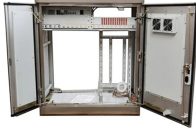

Kx distribution box dimensions

Pre-Terminated Patch Panel

- Multi-application support
- Flexible configuravon
- Modular design

Multi-functional Sliding Patch Box, Modular

Modular Sliding Patch Box

Sliding Patch Box, Modular

Kx distribution box dimensions

You can find the contact details of all Rittal companies throughout the world here.

The KX small enclosure stainless steel offers maximum data quality and consistency in engineering, flexibility, and safety for a variety of applications.

The stainless steel terminal box KX delivers maximum data quality and consistency of engineering while ensuring flexibility and reliability across a wide range of applications.

The small enclosure KX, E-Box KX (sheet steel), offers remarkable ease of assembly and flexibility when selecting lock systems.