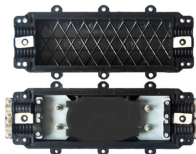

Kx distribution box dimensions

You can find the contact details of all Rittal companies throughout the world here.

The KX small enclosure stainless steel offers maximum data quality and consistency in engineering, flexibility, and safety for a variety of applications.

The stainless steel terminal box KX delivers maximum data quality and consistency of engineering while ensuring flexibility and reliability across a wide range of applications.

The small enclosure KX, E-Box KX (sheet steel), offers remarkable ease of assembly and flexibility when selecting lock systems.