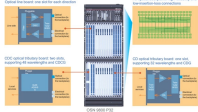

## Large Square Head Fiber Optic Connector

SC Fiber Patch Cable: A Reliable Connection for Your Fiber Optic Network The SC Fiber Patch Cord is designed with an SC connector that features a ferrule diameter of 2.5mm, making it twice the size of ...

Compare LC, SC, FC, ST, and MTP/MPO fiber connectors. Learn their structures, applications, advantages, and drawbacks to choose the right type for your network.

CommScope offers a variety of low-loss LC, SC, SN and MPO fiber optic connectors that deliver superior mechanical and optical performance.

SC type fiber optic connector. The large square head joint is the SC type joint, and its outer casing is rectangular, and the structural dimensions of the pins and coupling sleeves used are ...

Although the SC connector is larger, its reliability still makes it a preferred choice in many telecom and enterprise environments. SC remains a dependable connector for applications that don't ...