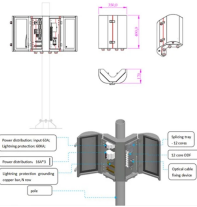

The 8 port Fiber Distribution Box is sturdy in structure, lightweight in size, and easy to install. It can be installed on walls or utility poles, and its waterproof cover ensures maximum moisture protection, ...

This compact fiber termination box provides cost-effective fiber optic distribution solutions for FTTH (Fiber-to-the-Home) and corridor applications. Designed for both indoor and outdoor installations, ...

The box with "Lock" infrastructure, box of body switching of simple, convenient, with a lock function safe use. For indoor and outdoor overhead and hang wall use.

TTI Fiber high quality fttth fiber termination box / 8 Port Waterproof Fiber Optic Distribution Box . Contact us today for a free quote.

Buy fiber optic cable terminal box 8 cores, front 8 sc coupler, large size, low loss 0.2db fat box in fttth network from reliable fiber optic manufacturer yingda

The 8 ports terminal box supports a variety of front adapter panel, allowing termination of SC, LC, FC, and ST fiber optic connectors, and accommodates up to 8-core fiber connections. Features . Made ...