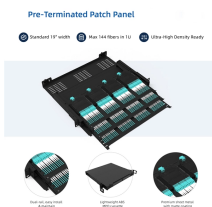

Products import automation form suppliers in Latvia. Sync products feeds from suppliers from Latvia.