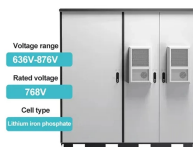

The load capacity of the cable trays according to the support width can be read off in the diagram using load curves - here, shown as an example for a cable tray with the tray widths 100 to 600 mm.