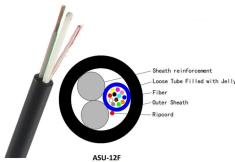

Cable Tray Insulating Assemblies Straight Tray Covers Tray Fitting Divider Straight Tray Divider Hold Down Bracket Tray Earth Bonding Strap Heavy Duty Straight Coupler