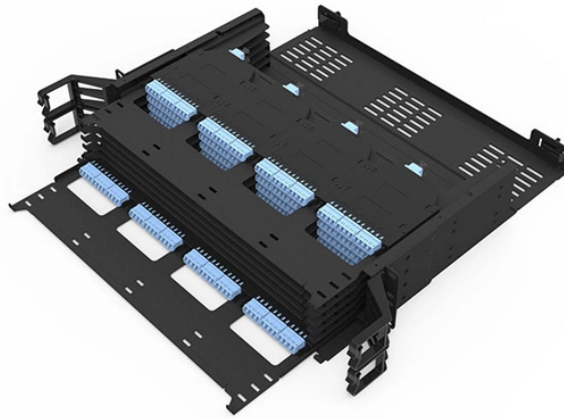

## Layer 2 switch 8 optical

## Layer 2 switch 8 optical

Supports IEEE 802.3i, IEEE 802.3u, IEEE 802.3ab, IEEE 802.3z, IEEE 802.3x, IEEE 802.3at and IEEE 802.3af standards. 8 × Gigabit PoE+ ports and 2 × SFP uplink ports for high-speed connectivity. ...

An 8-port, Layer 2 switch made for 10G SFP+ connections.

VERSITRON S70850M is a manageable 8 port Layer 2+ Switch that has seven ...

BL168GMP-SFP is a managed industrial PoE switch with 2 gigabit optical and 8 gigabit PoE ports, meeting FCC, CE, and RoHS standards. It supports Layer 2 protocols for stable communication. ...

VERSITRON S70850M is a manageable 8 port Layer 2+ Switch that has seven 10/100BaseTX Ethernet ports and one 100BaseFX SFP optical port. It supports VLANs, QoS, broadcast storm control, black ...

The Cisco Catalyst 1000 Series switches are fixed-configuration, Gigabit Ethernet switches that provide entry-level enterprise-class Layer 2 access for branch offices, conventional ...