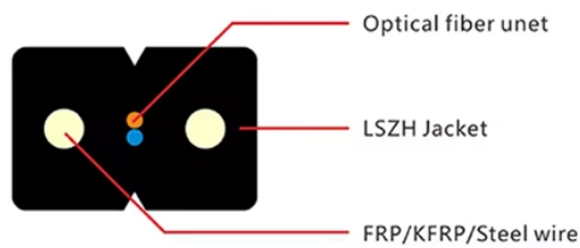

Lc fiber optic active connector

Lc fiber optic active connector

An LC (Lucent Connector) is a small-form-factor fiber optic connector that uses a 1.25 mm ceramic ferrule and a secure push-pull latch mechanism. It supports both single-mode and multimode fibers ...

The Lucent connector, commonly known as the LC connector, is a small form factor type of fiber optic connector used in high-density aerospace applications. Our LC connectors are engineered for ...

Lauren Conrad, the author, designer and American television personality who gained fame starring on "Laguna Beach" and "The Hills", offers a romantic aesthetic to her fashion line of women's clothing, ...