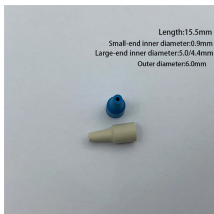

Compare features and specs on four LC trims. Limited to just 200 coupes and 350 convertibles in North America, the LC 500 Inspiration Series is an alluring statement of performance as only Lexus could ...