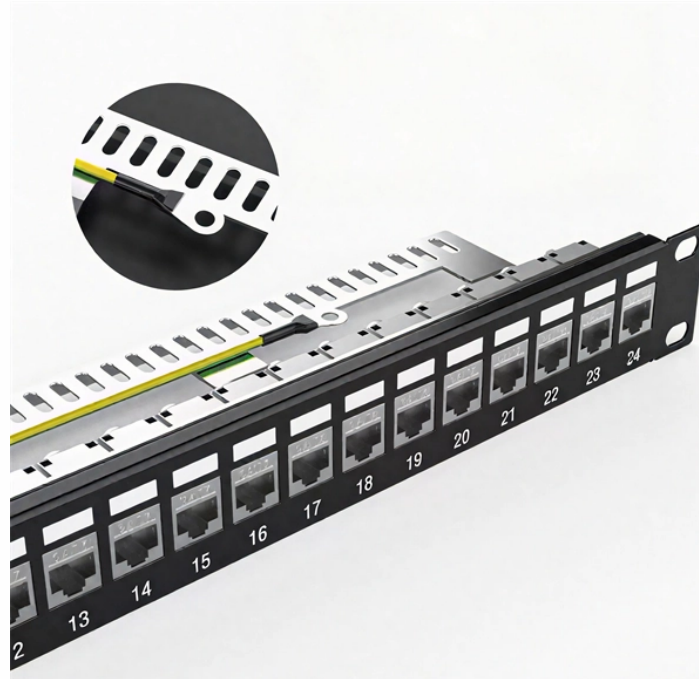

Lebanese Customized Fiber Optic Distribution Box 8 Cores

Lebanese Customized Fiber Optic Distribution Box 8 Cores

The 8 port Fiber Distribution Box is sturdy in structure, lightweight in size, and ...

Multimode fiber optic cable has a larger core and is typically used in short runs within buildings. Single mode fiber optic cable has a smaller core and is used in long distance runs typically ...

Termination Box Fiber 8 port Fiber Optic Distribution Box Outdoor FTTH Network Suitable for 8pcs Fiber Pigtailed or 1:8 PLC Splitter Easy to install fiber...

Ideal for last mile FTTH deployments, this versatile 8 core fiber distribution box is perfectly suited for small-scale installations in apartments, residential, or commercial buildings, enhancing floor ...

1) User familiar industry interface, using high impact plastic PC/ABS. 1. Temperature: -40°C-60°C. 2. Ambient Humidity : 95% above 40°C. 3. Air pressure: 62kPa-105kPa.

The 8 port Fiber Distribution Box is sturdy in structure, lightweight in size, and easy to install. It can be installed on walls or utility poles, and its waterproof cover ensures maximum moisture protection, ...

Fiber Optic Distribution Box, 6 Port Wall Mount Enclosure with 6 LC Duplex Adapters, Singlemode, FTTH, IP65 Waterproof Outdoor/Indoor Use - 8.27" x 5.31" x 1.57"

An 8-core fiber distribution box is ideal for small-scale indoor or outdoor fiber networks, offering compact size, stable performance, and efficient organization of exactly eight fibers with proper installation and ...